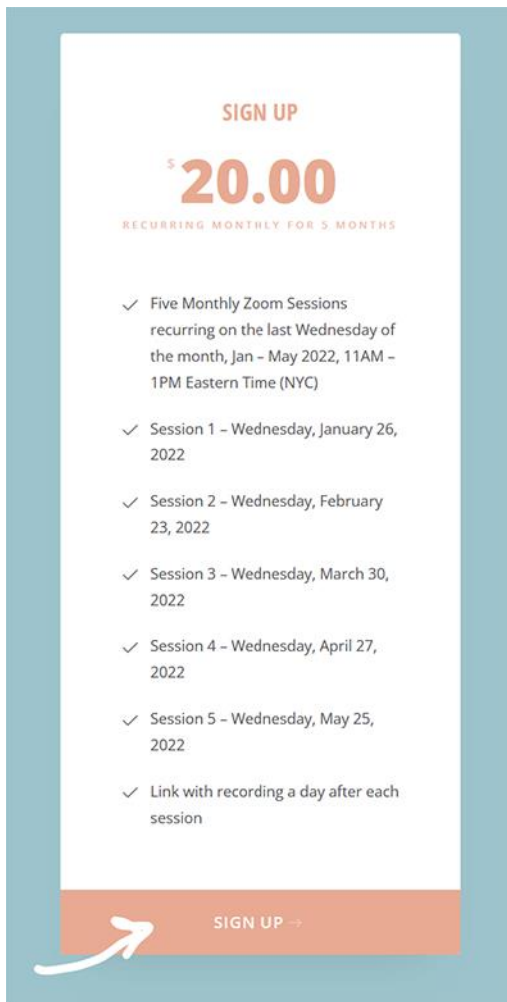

5. Then you will see choice to use either PayPal or a Credit Card of your choice. Click the preferred choice and click Sign Up