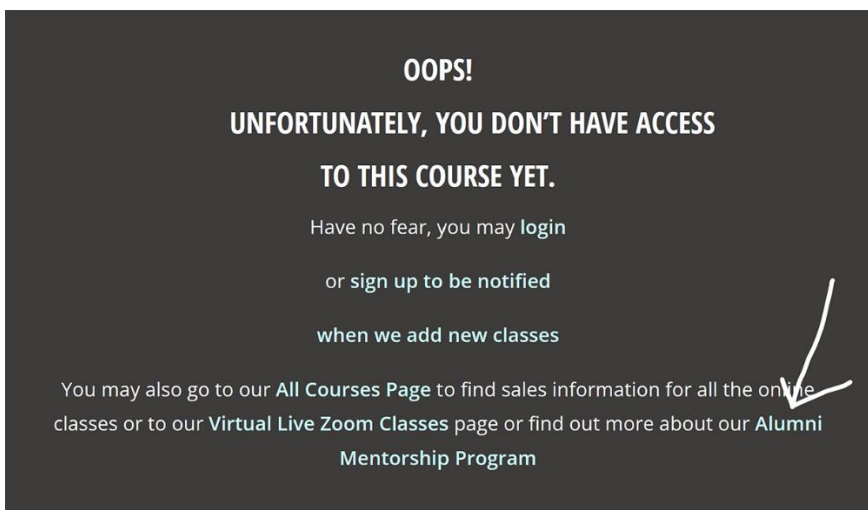

Sign Up Steps for Artful Quilting Alumni Mentorship Program

1. In order to let the Membership software know that you are already a member please login to Artful Quilting and Sewing first.

2. Once you are logged in, click on Alumni Mentorship Program.

3. You will then be told, "Oops, you have no access. But read to the bottom and click on Alumni Mentorship Program"

4. You will then be taken to the sales page. Scroll all the way down to the bottom to the price box and click on Sign Up