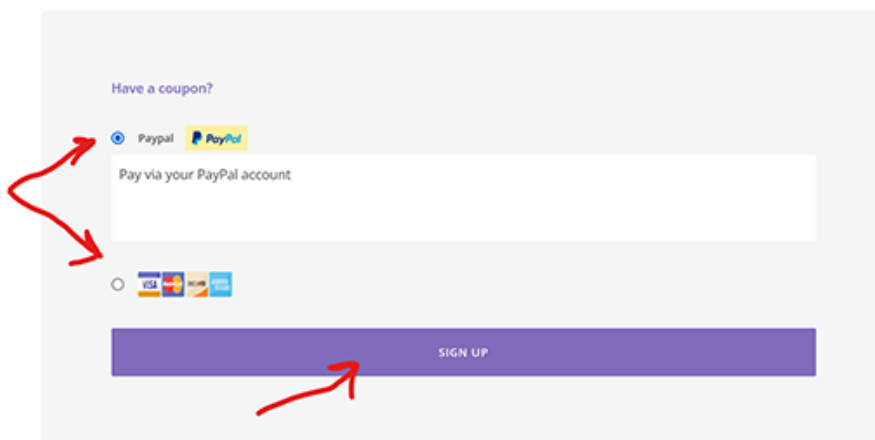

6. The next page is where you will either be taken to your PayPal account or you will see fields in which to enter your credit card information.
  Hope that helps!

Rachel